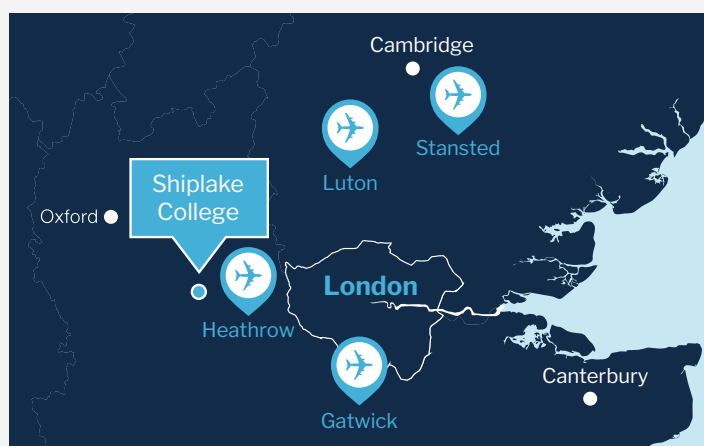

**Shiplake College is a historic ‘Harry Potter’ style boarding school located close to the riverside town of Henley-On-Thames only yards from the River Thames itself.**

Aside from the college’s beautiful appearance and amazing setting, the fantastic facilities include a historic dining room, indoor theatre, outdoor heated swimming pool, tennis courts, playing fields and sports hall.

## Health care & security

- **Hospital:** Royal Berkshire Hospital, Reading – 20 minute drive
- **Staff:** Residential
- **Security:** 24 hours

## Location

- **Nearest Town:** Henley-on-Thames – 10 minute drive
- **Nearest Bus Stop:** Plowden Arms – outside of college
- **Airports:** Heathrow (50 minute drive), London Gatwick (90 minute drive)
- **Nearest Shopping Centre:** The Oracle, Reading – 20 minute drive
- **Nearest Supermarket:** Henley-on-Thames – 10 minute drive
- **Nearest Station:** Shiplake – 25 minute walk
- **Travel time to London:** 70 minutes by Coach, 60 minutes by Train