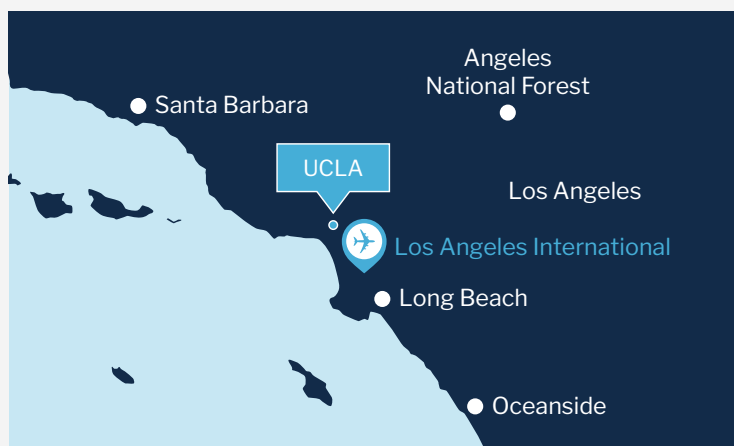

10-19 YEARS

GROUPS & INDIVIDUALS

250 ARDMORE BEDS

RESIDENTIAL

The University of California, Los Angeles (UCLA) is one of the world's top-ranking Universities. Founded in 1919, the campus is located near Beverly Hills, western Los Angeles.

The location is perfect for students wishing to explore Los Angeles. The center of the American film and TV industry, LA is a hub of glamour and culture. From the iconic Hollywood sign to the beautiful beaches of Santa Monica, students will be sure to enjoy their time in the California sunshine.

Location

- **Nearest Bus Stop:** Within walking distance of campus
- **Nearest Shopping Centre:** Westfield Century City – 2 miles/5 minutes
- **Nearest Supermarket:** Traders Joe's Organic Supermarket – 0.5 miles/3 minutes
- **Nearest Station:** Santa Monica Museum of Modern Art – 3.1 miles/8 minutes
Amtrak – 10 miles/20 minutes
- **Nearest Airport:** Los Angeles International Airport (LAX) – 13.3 miles/1 hour

West Coast Split Stay: Provides students the opportunity to experience Los Angeles & San Francisco, staying at their prestigious universities – UCLA & UC Berkeley.

Ardmore Language Schools is not affiliated with UCLA. Although programs are scheduled to occur on the campus of UCLA, the use of University facilities and/or property does not constitute or imply the endorsement or support of Ardmore Language Schools by UCLA